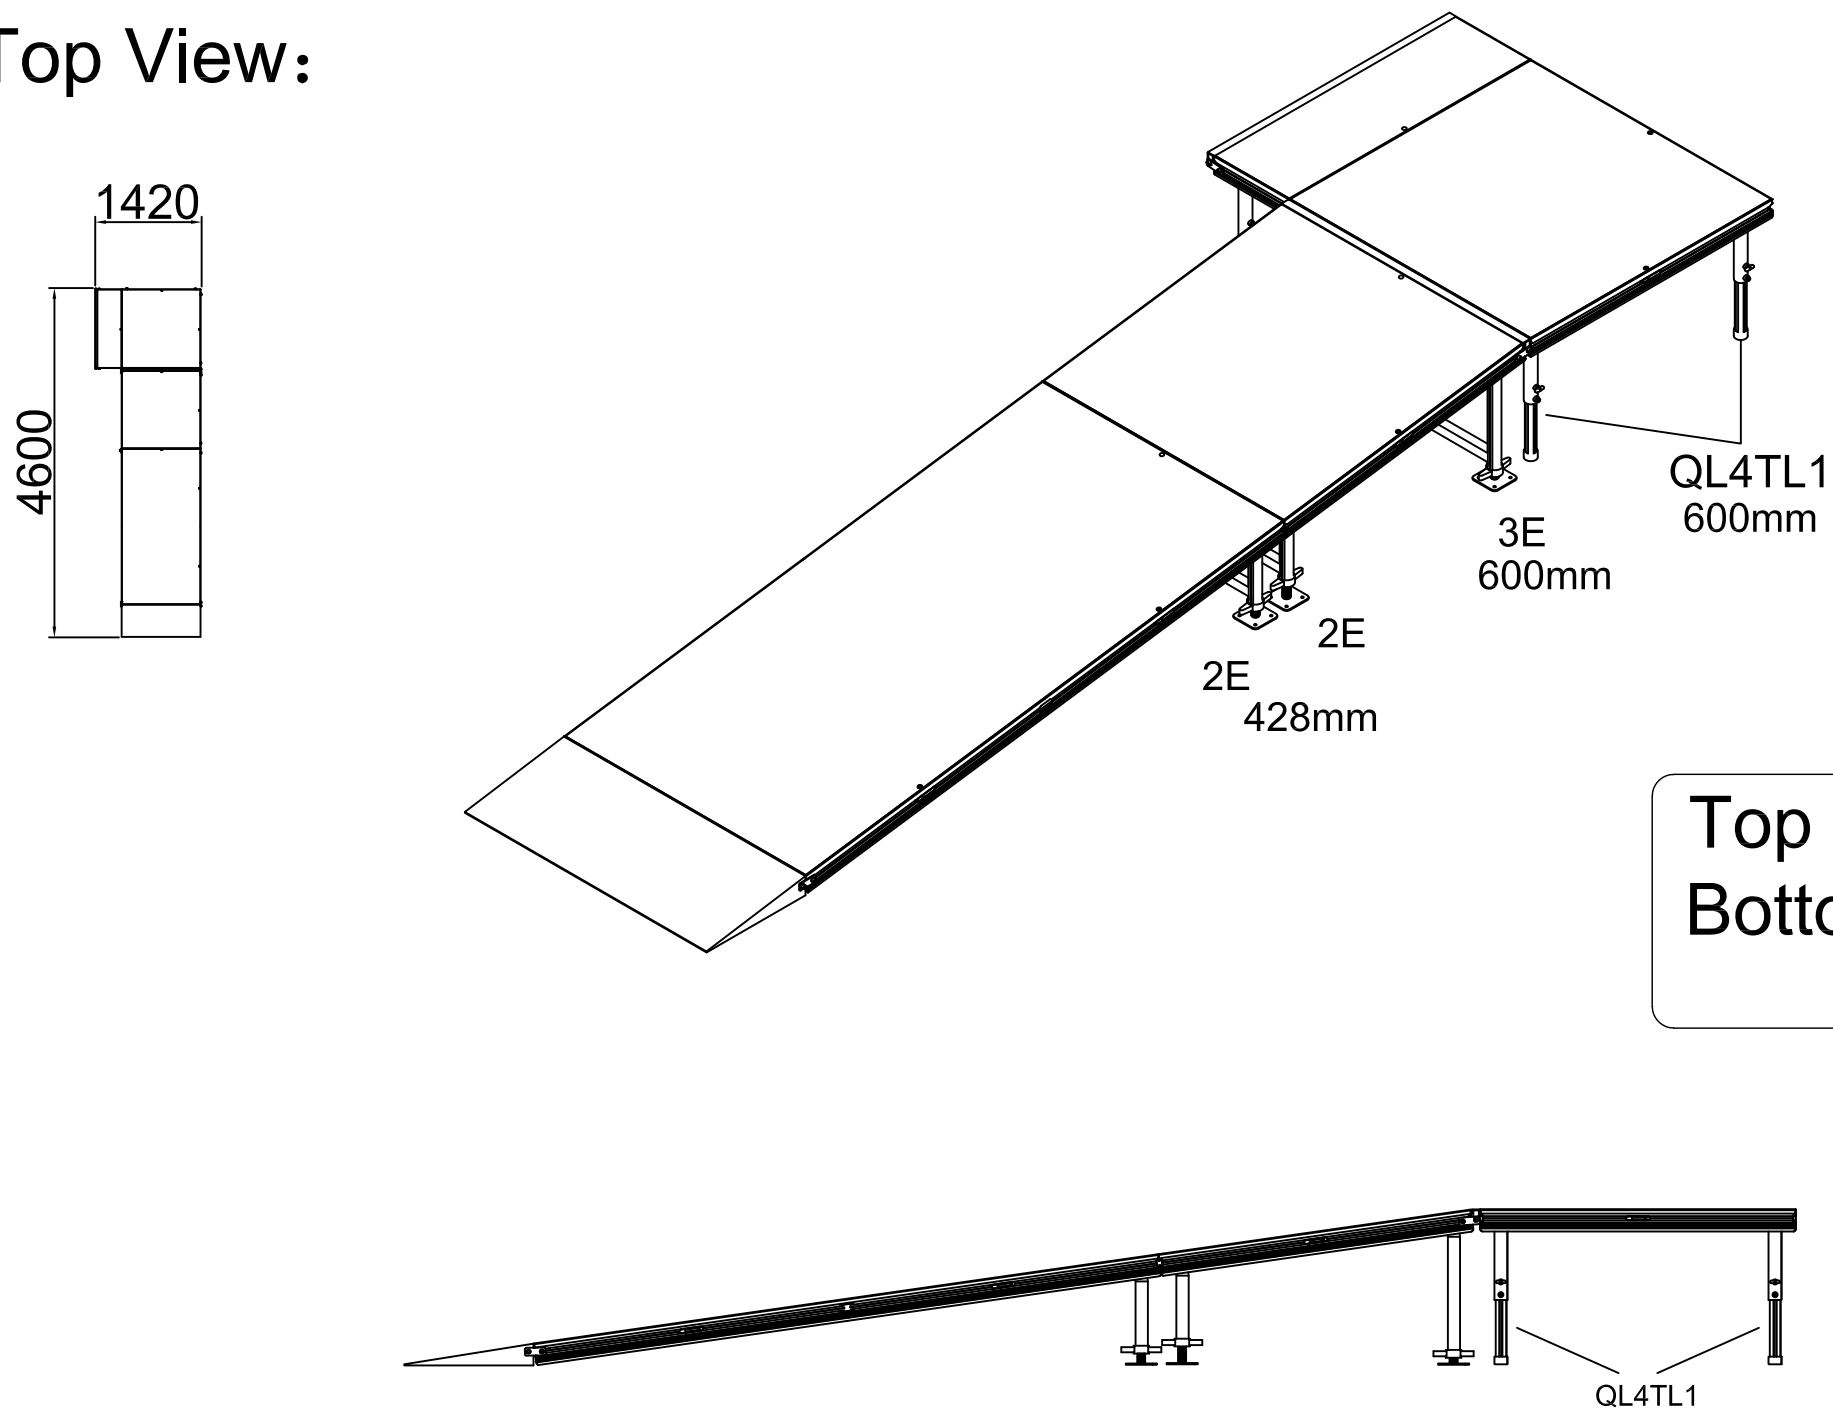

# R60LIGR, R60LCGR, R60LALGR

Equipment ramp with Landing and Guard rail for 60CM high stages  
(guardrail not show)

Top View:

SKU	DESCRIPTION	PCS PER MASTER PACK	QTY IN SET
QLEP1X2C or QLEP1X2I or QLEP1X2AL	1mtr x 2mtr Carpet Finish platform 1mtr x 2mtr Industrial Finish platform 1mtr x 2mtr Aluminum Finish platform	1	1
QLEP1C or QLEP1I or QLEP1AL	1mtr x 1mtr Carpet Finish platform 1mtr x 1mtr Industrial Finish platform 1mtr x 1mtr Aluminum Finish platform	1	2
REPS1C or REPS1I or REPS1AL	1mtr x 38cm Carpet Finish platform 1mtr x 38cm Industrial Finish platform 1mtr x 38cm Aluminum Finish platform	1	1
REBP or REBPAL	1mtr Metal ramp bottom plate with mounting hardware 1mtr Aluminum ramp bottom plate with mounting hardware	1	1
REUCP or REUCPAL	1mtr Metal ramp to stage connecting panel with mounting hardware 1mtr Aluminum ramp to stage connecting panel with mounting hardware	1	2
REL2E	Euro Equipment ramp leg # 2 - leg base in separate box	1	2
REL3E	Euro Equipment ramp leg # 3 - leg base in separate box	1	1
QL4TL1	Telescopic leg adjustable from 40cm to 60cm	4	2
QLGRD1	Guardrails for 1mtr platform with clamp and mounting hardware	2	3
REAGRD1	Adjustable guardrails for 1mtr ramp platform with clamp and mounting hardware	2	1
REASGRD	Adjustable guardrails for 1mtr X 38cm small platform with clamp and mounting hardware	2	1